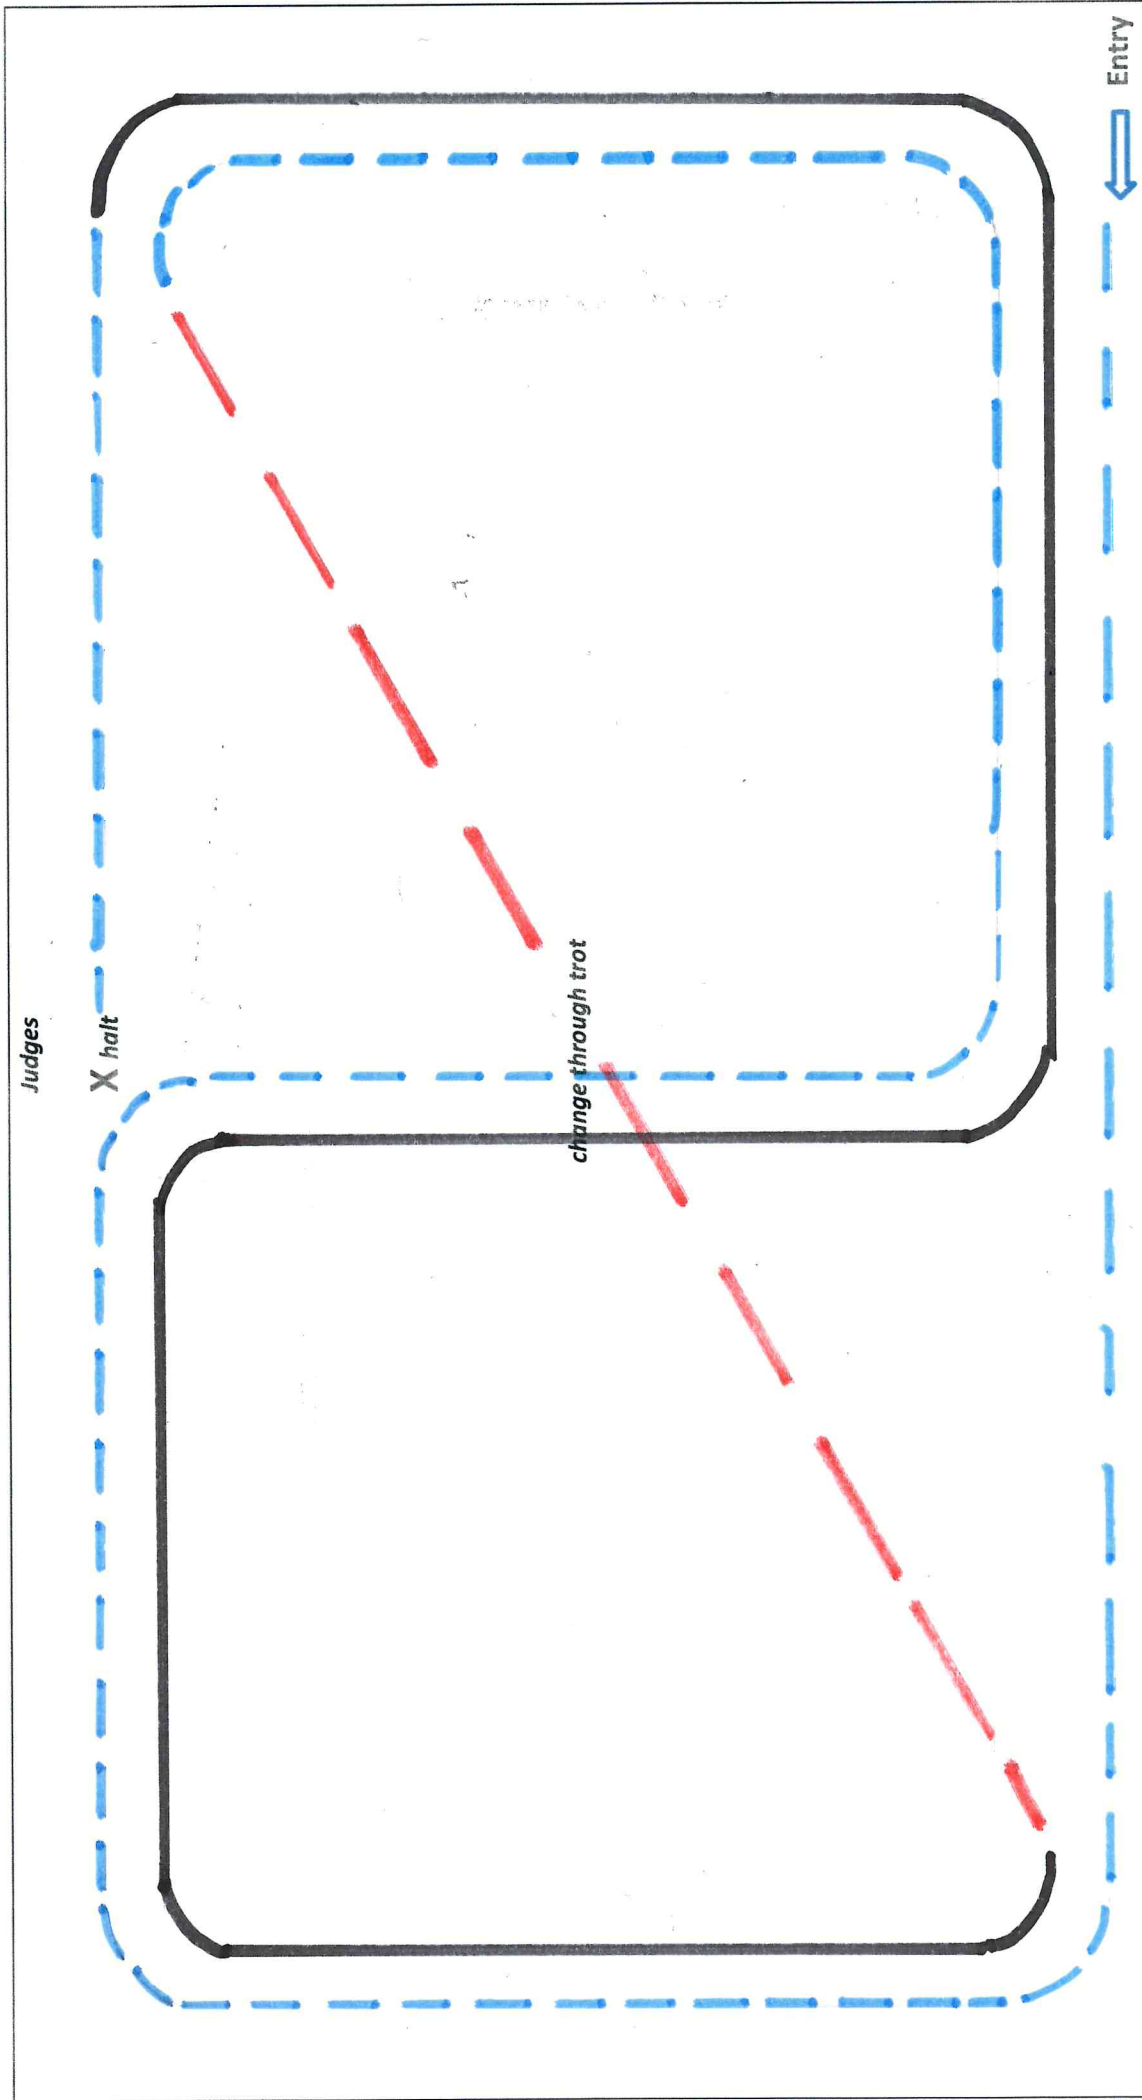

RIDDEN PINTO PONY WORKOUT – TITLE CLASS

Enter at a trot

KEY **TROT** **LENGTHENED TROT** **CANTER**

All ponies will be worked together on the circle first then leave the arena. Ponies will be called in one at a time in back number order to do their workout.

RIDDEN PINTO SHOW HORSE WORKOUT--TITLE CLASS

Judges

Enter at a trot

- KEY**  **TROT**  **LENGTHENED TROT**  **CANTER**

All horses will be worked together on the circle first then leave the arena. Horses will be called in one at a time in back number order to do their workout.

RIDDEN PINTO SADDLE HUNTER WORKOUT – TITLE CLASS

Judges

Enter at a trot

- KEY**  **TROT**  **LENGTHENED TROT**  **CANTER**  **GALLOP**

All horses will be worked together on the circle first then leave the arena. Horses will be called in one at a time in back number order to do their workout.