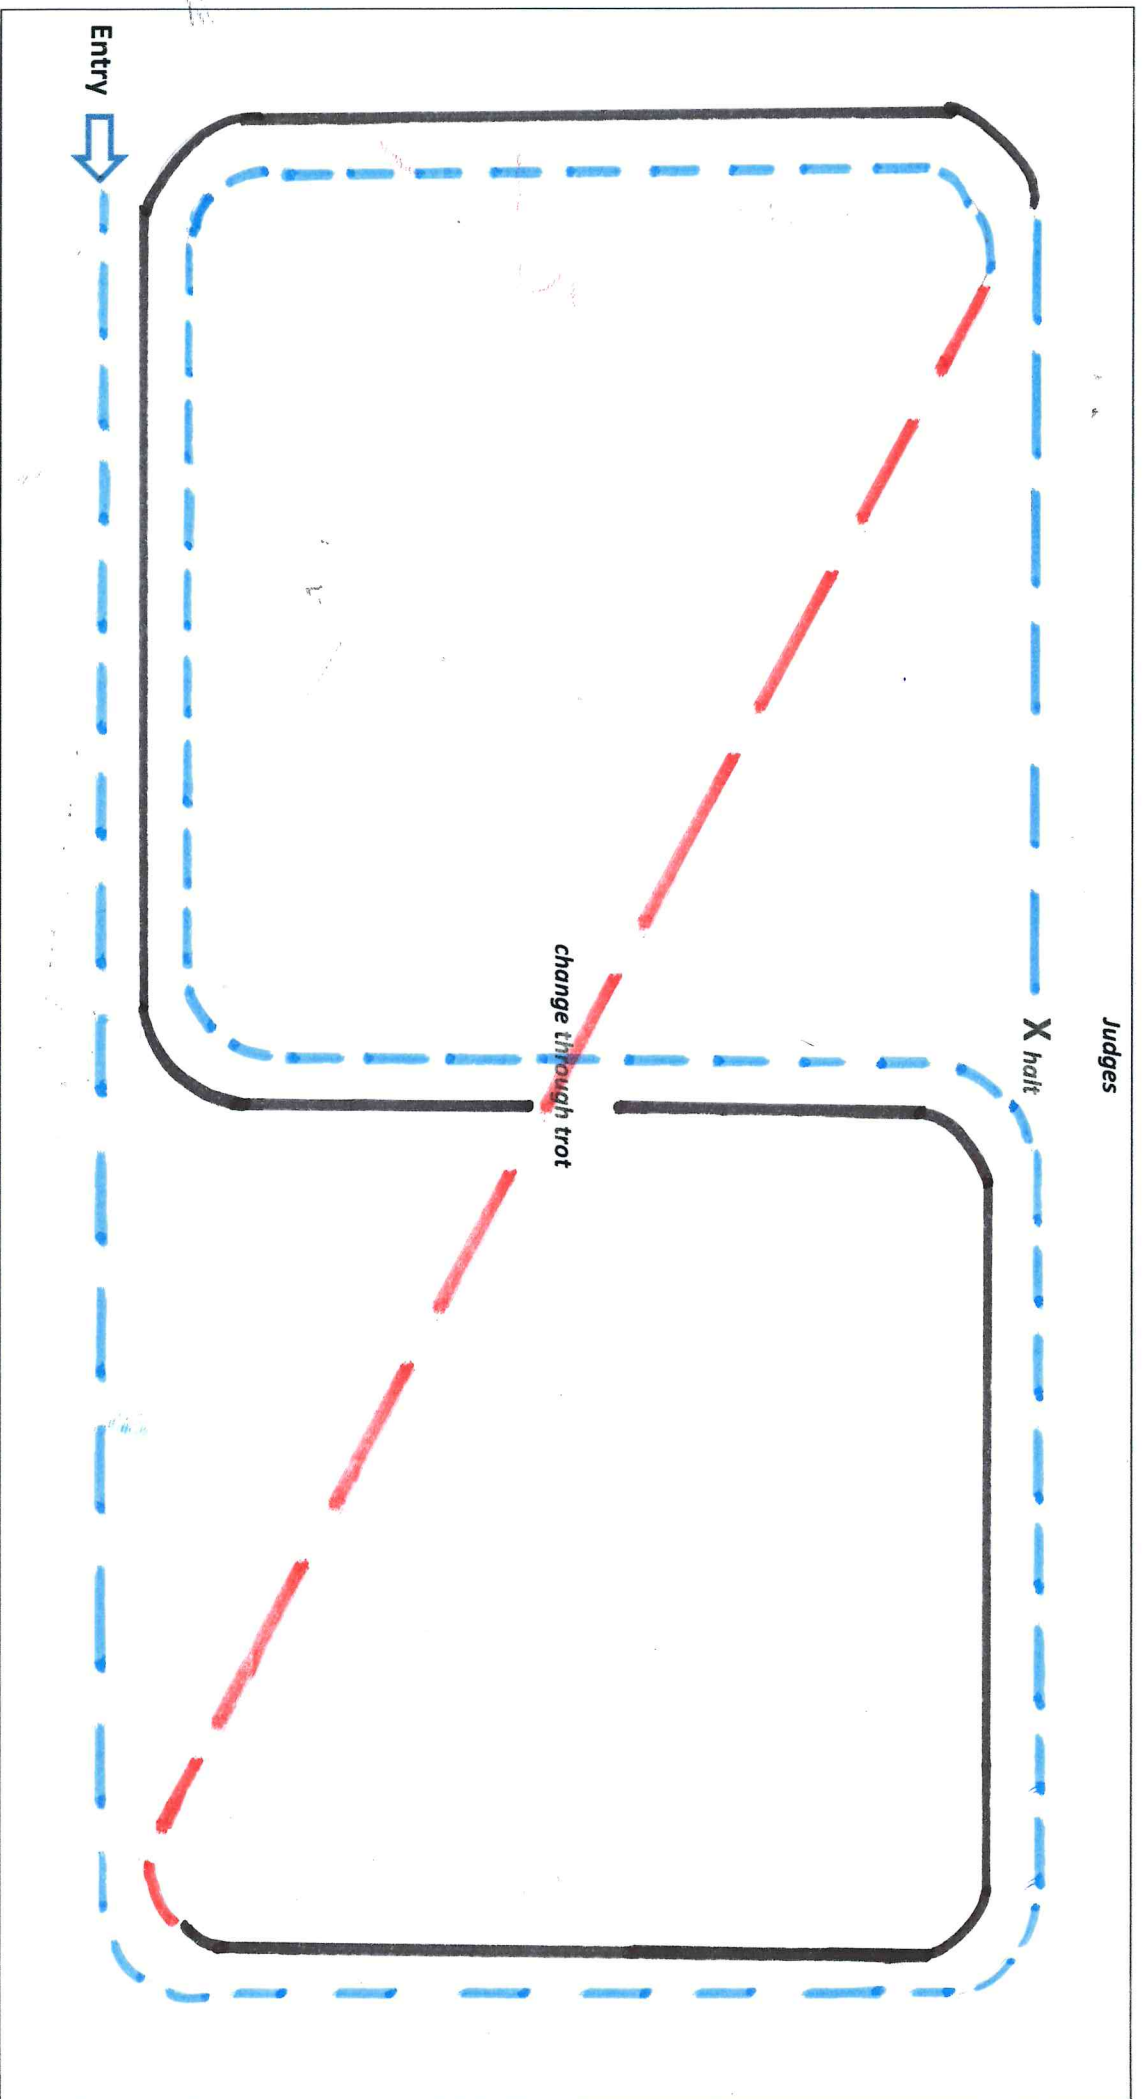

RIDDEN PINTO PONY WORKOUT – TITLE CLASS

Enter at a trot

KEY **TROT** **LENGTHENED TROT** **CANTER**

All ponies will be worked together on the circle first then leave the arena. Ponies will be called in one at a time in back number order to do their workout.

RIDDEN PINTO SHOW HORSE WORKOUT--TITLE CLASS

Judges

Enter at a trot

- KEY**  **TROT**  **LENGTHENED TROT**  **CANTER**

All horses will be worked together on the circle first then leave the arena. Horses will be called in one at a time in back number order to do their workout.

RIDDEN PINTO SADDLE HUNTER WORKOUT – TITLE CLASS

Judges

Enter at a trot

- KEY**  **TROT**  **LENGTHENED TROT**  **CANTER**  **GALLOP**

All horses will be worked together on the circle first then leave the arena. Horses will be called in one at a time in back number order to do their workout.