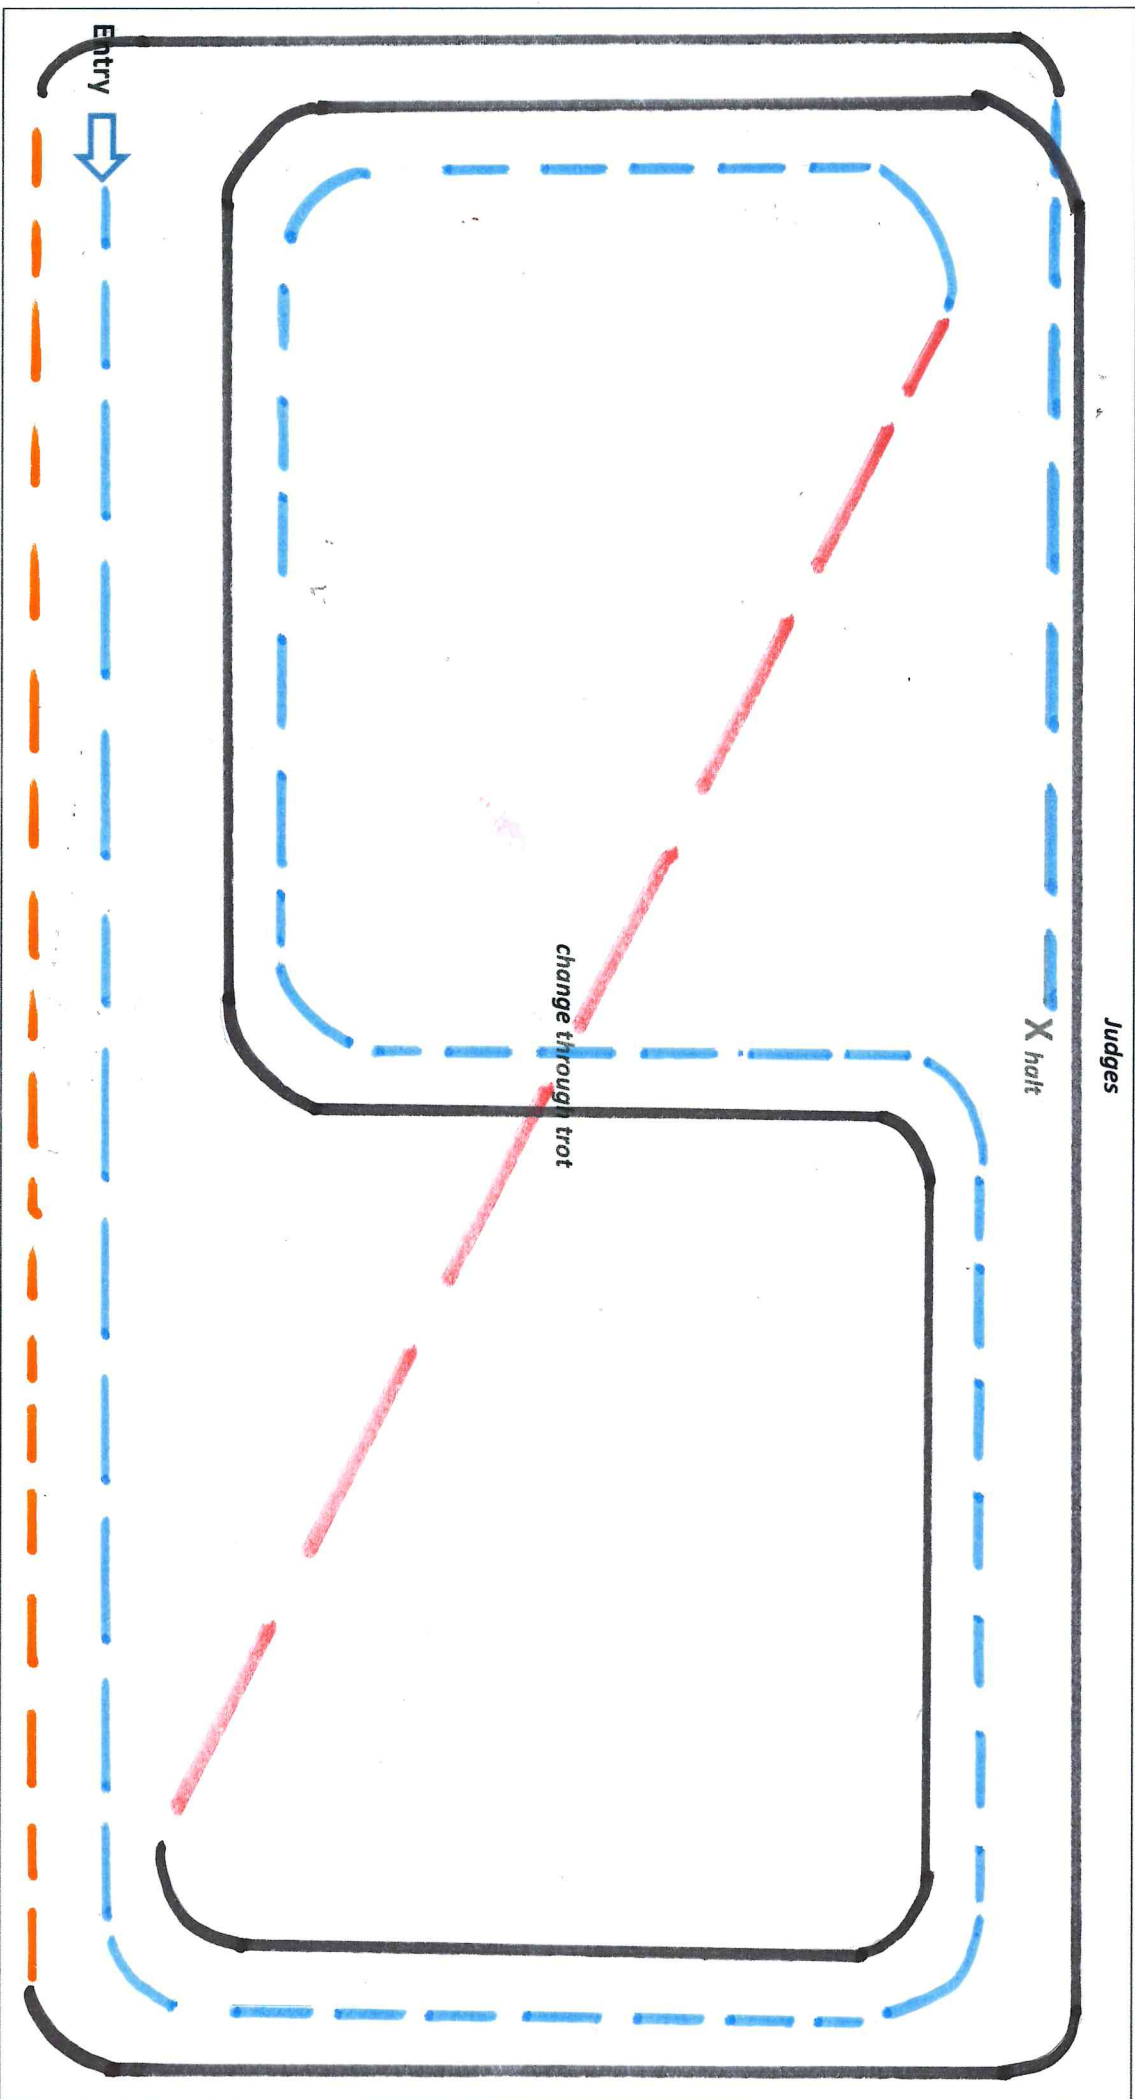

RIDDEN PINTO PONY WORKOUT – TITLE CLASS

Enter at a trot

KEY **TROT** **LENGTHENED TROT** **CANTER**

All ponies will be worked together on the circle first then leave the arena. Ponies will be called in one at a time in back number order to do their workout.

RIDDEN PINTO SHOW HORSE WORKOUT--TITLE CLASS

Judges

Enter at a trot

- KEY**  **TROT**  **LENGTHENED TROT**  **CANTER**

All horses will be worked together on the circle first then leave the arena. Horses will be called in one at a time in back number order to do their workout.

RIDDEN PINTO SADDLE HUNTER WORKOUT – TITLE CLASS

Judges

Enter at a trot

- KEY**  **TROT**  **LENGTHENED TROT**  **CANTER**  **GALLOP**

All horses will be worked together on the circle first then leave the arena. Horses will be called in one at a time in back number order to do their workout.