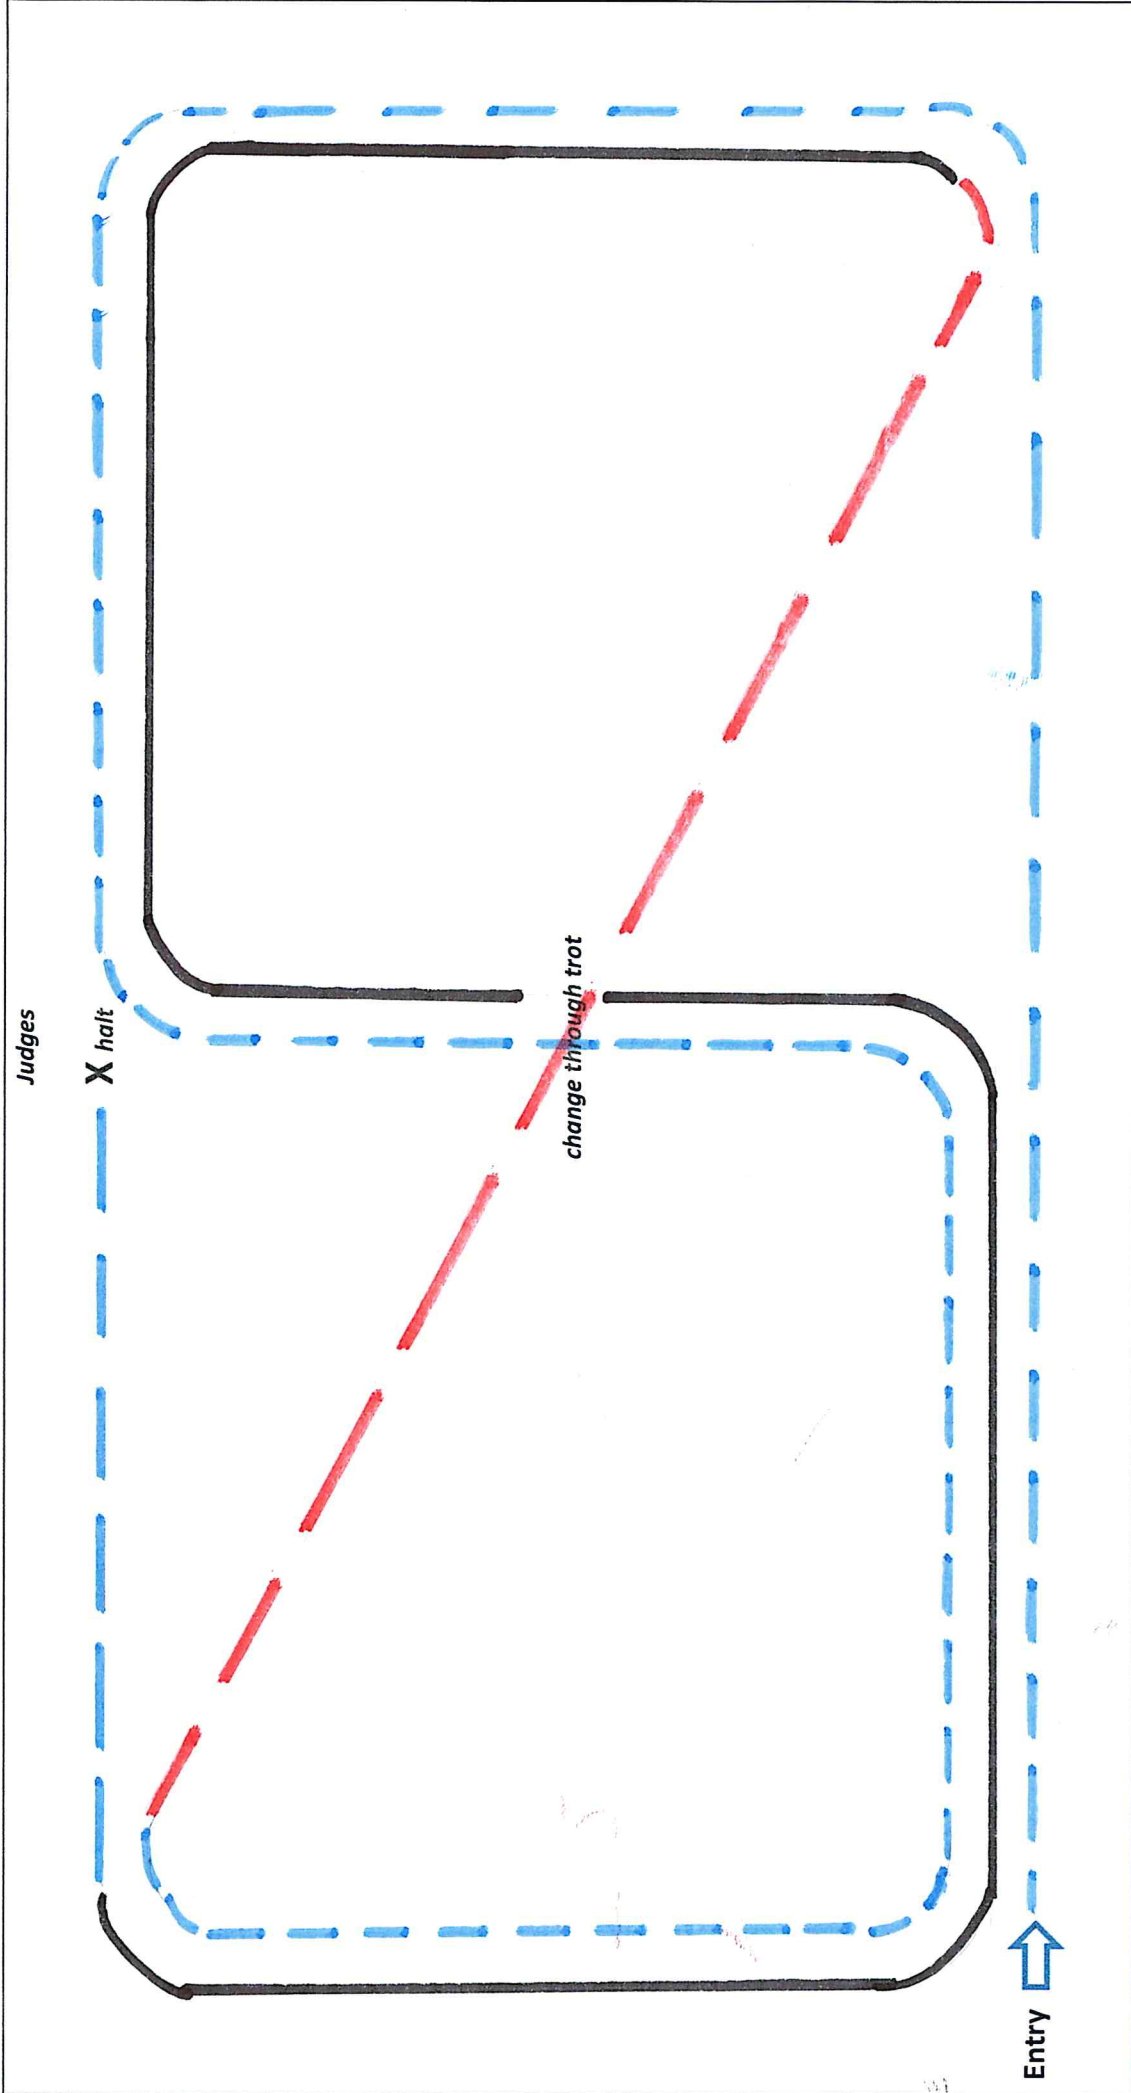

RIDDEN PINTO PONY WORKOUT- TITLE CLASS

Enter at a trot

KEY TROT LENGTHENED TROT CANTER

All ponies will be worked together on the circle first then leave the arena. Ponies will be called in one at a time in back number order to do their workout.

RIDDEN PINTO SADDLE HUNTER WORKOUT – TITLE CLASS

Judges

X halt

change through trot

Entry ↑

Enter at a trot

KEY  TROT  LENGTHENED TROT CANTER  GALLOP

All horses will be worked together on the circle first then leave the arena. Horses will be called in one at a time in back number order to do their workout.

RIDDEN PINTO SHOW HORSE WORKOUT – TITLE CLASS

Enter at a trot

KEY - - - - -

TROT

— — — — — LENGTHENED TROT

_____ CANTER

All horses will be worked together on the circle first then leave the arena. Horses will be called in one at a time in back number order to do their workout.