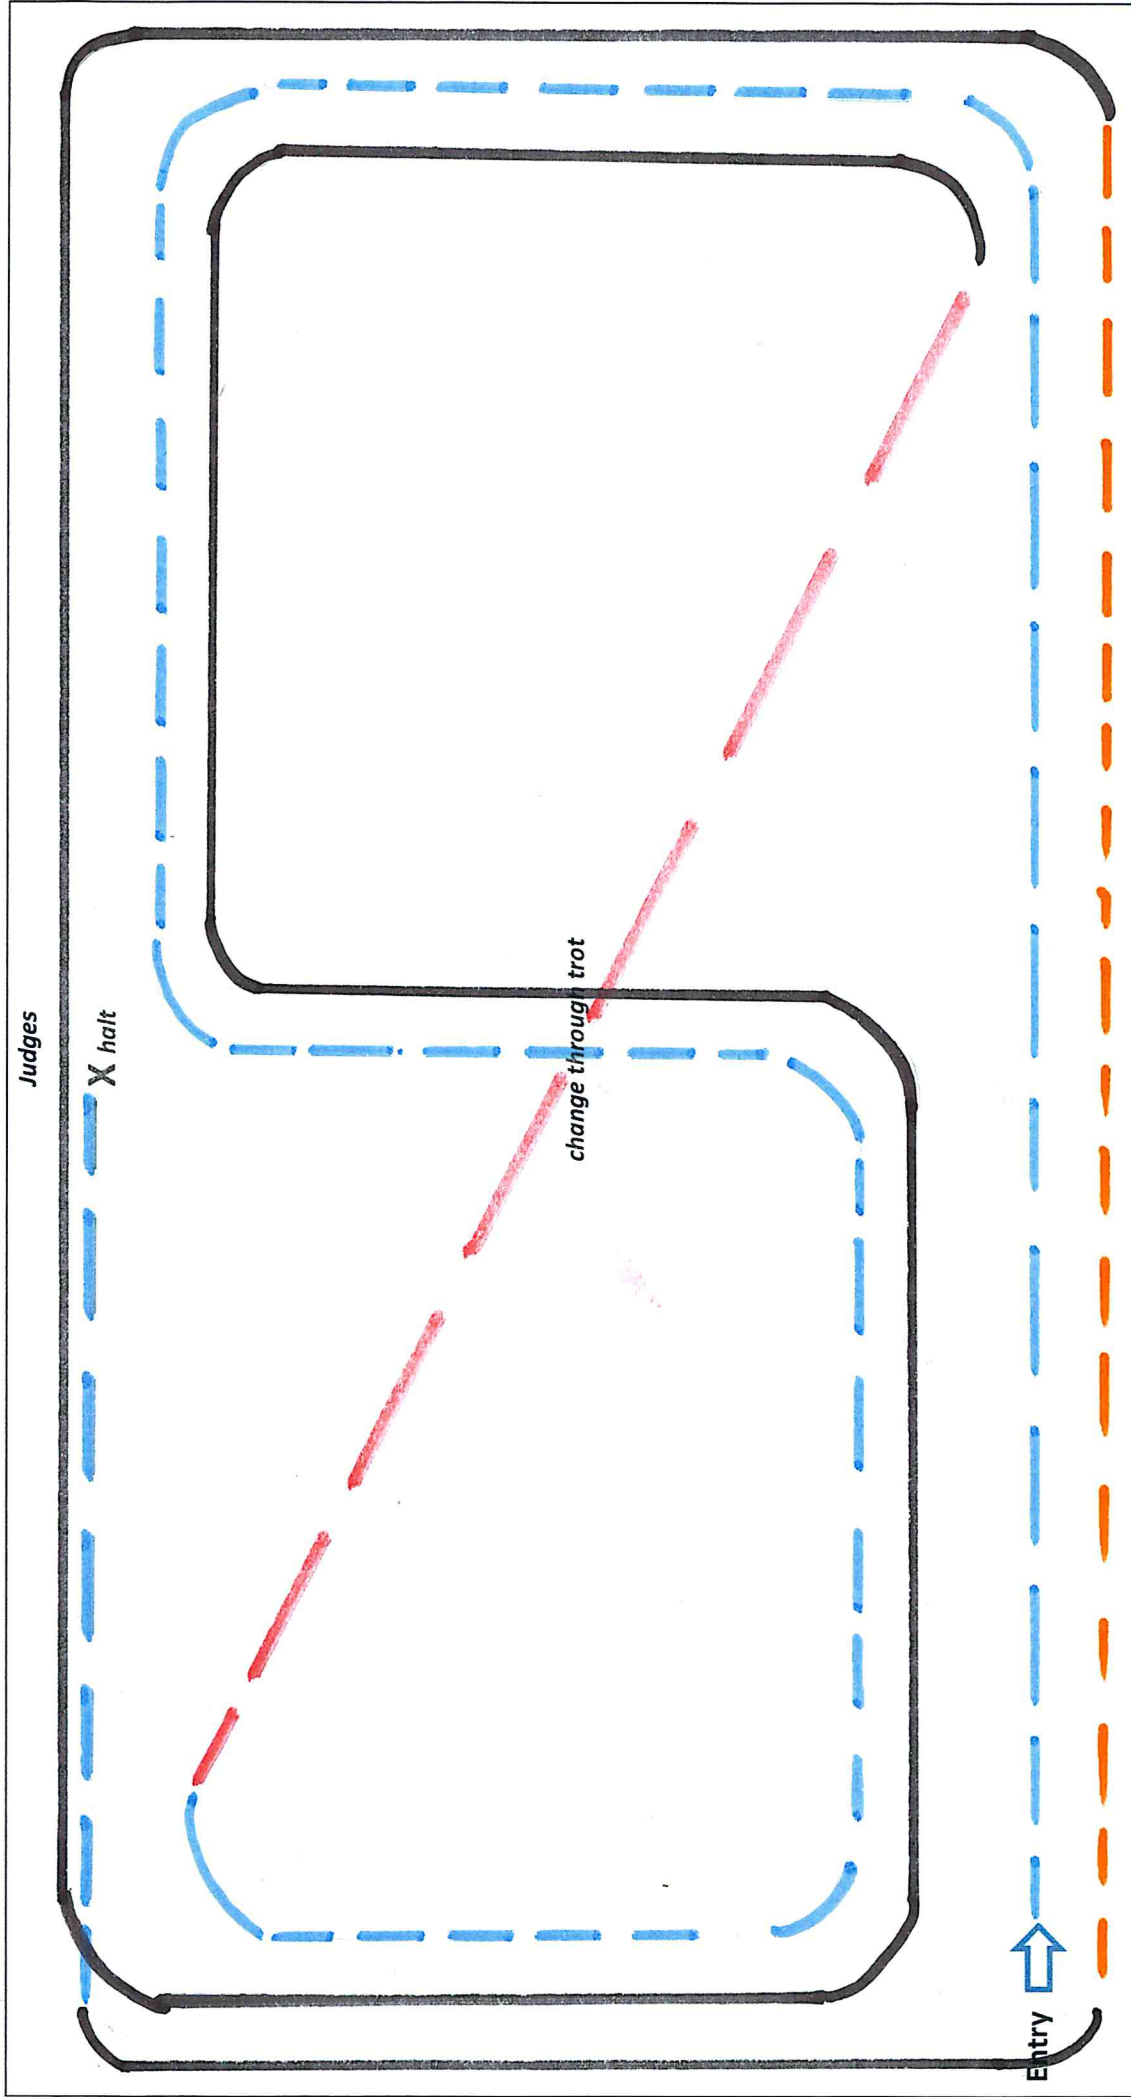

RIDDEN PINTO PONY WORKOUT- TITLE CLASS

Enter at a trot

KEY TROT LENGTHENED TROT CANTER

All ponies will be worked together on the circle first then leave the arena. Ponies will be called in one at a time in back number order to do their workout.

RIDDEN PINTO SADDLE HUNTER WORKOUT – TITLE CLASS

Judges

X halt

change through trot

Entry ↑

Enter at a trot

KEY  TROT  LENGTHENED TROT CANTER  GALLOP

All horses will be worked together on the circle first then leave the arena. Horses will be called in one at a time in back number order to do their workout.

RIDDEN PINTO SHOW HORSE WORKOUT – TITLE CLASS

Enter at a trot

KEY - - - - -

TROT

— — — — — LENGTHENED TROT

_____ CANTER

All horses will be worked together on the circle first then leave the arena. Horses will be called in one at a time in back number order to do their workout.