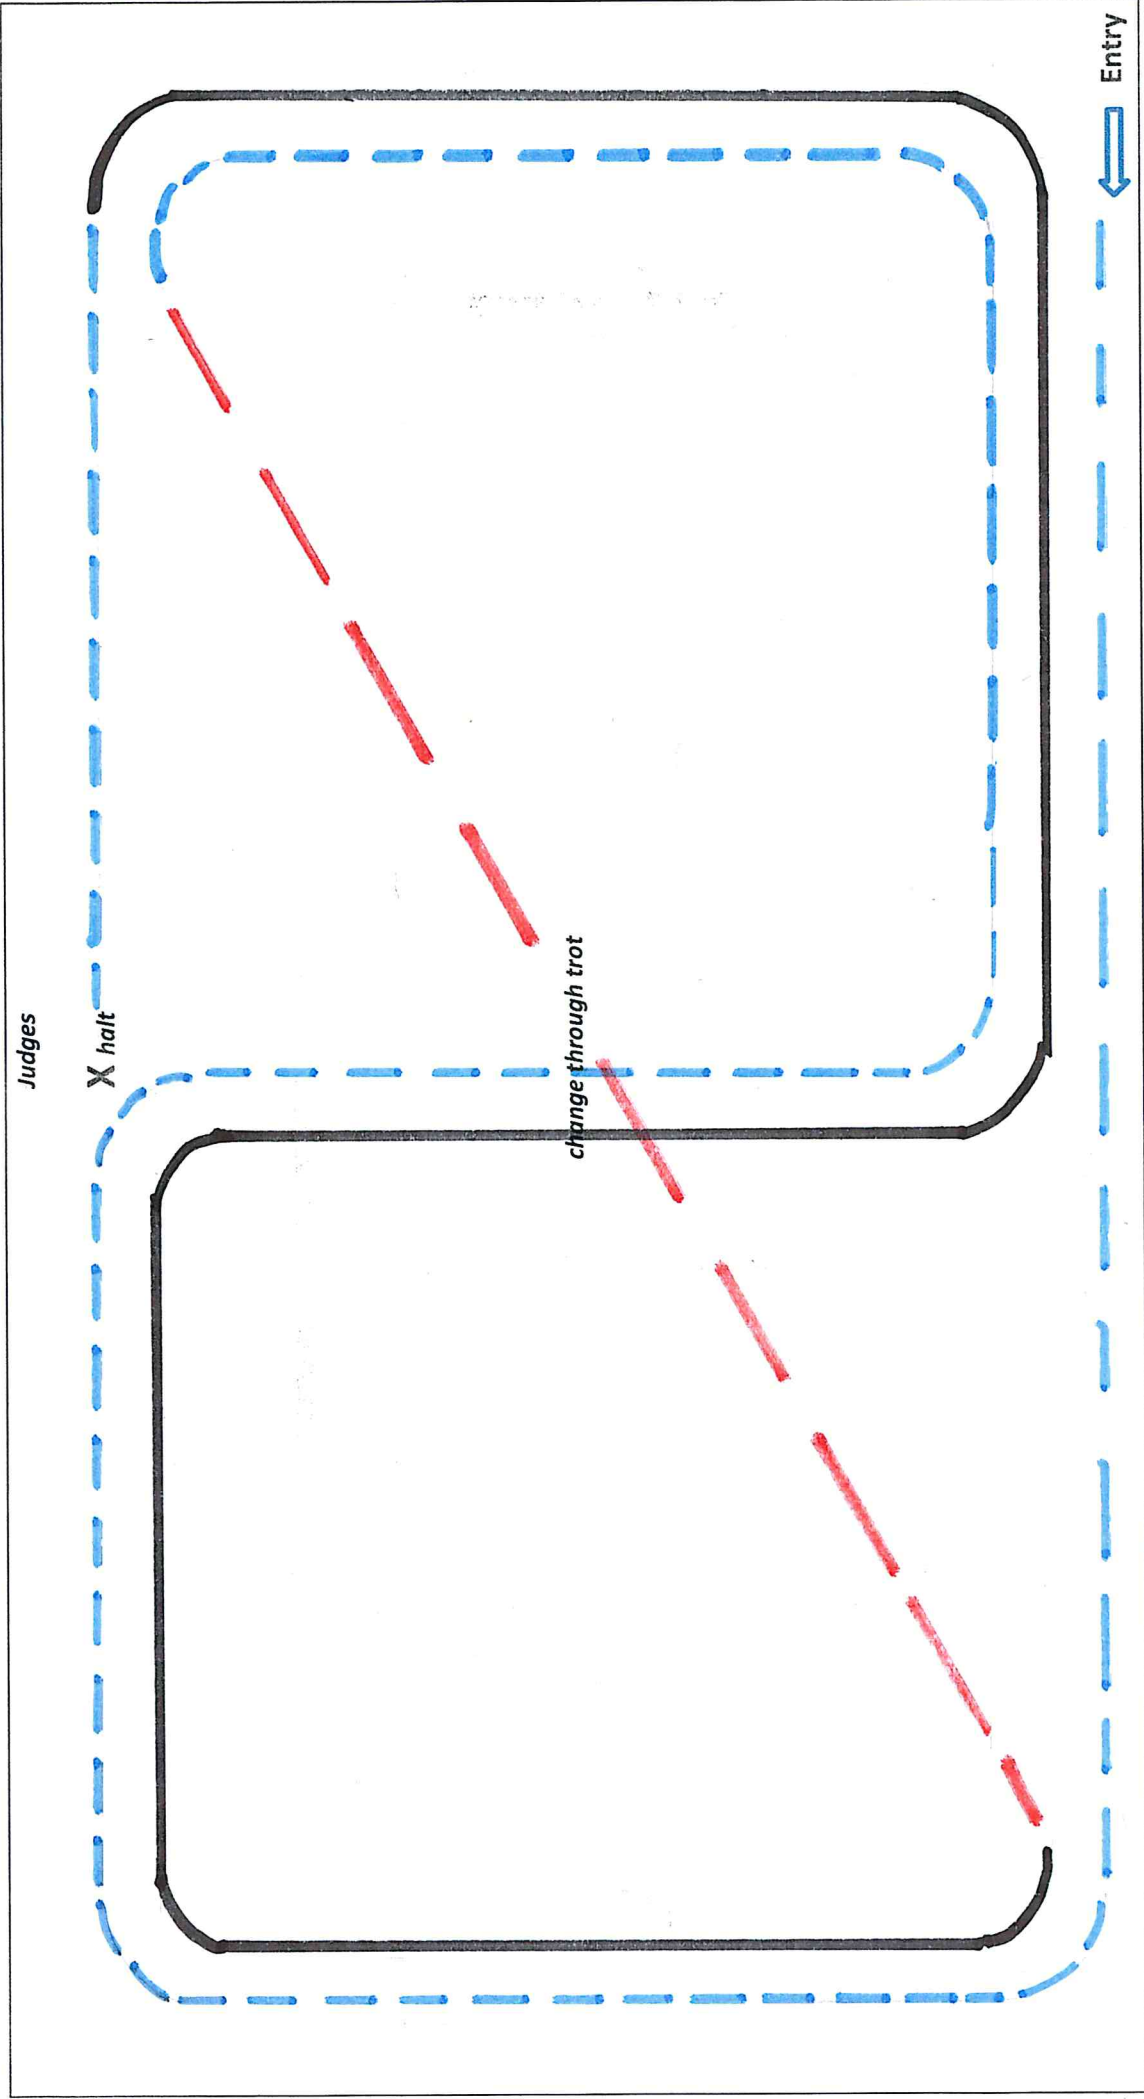

RIDDEN PINTO PONY WORKOUT- TITLE CLASS

Enter at a trot

KEY TROT LENGTHENED TROT CANTER

All ponies will be worked together on the circle first then leave the arena. Ponies will be called in one at a time in back number order to do their workout.

RIDDEN PINTO SADDLE HUNTER WORKOUT – TITLE CLASS

Judges

X halt

change through trot

Entry ↑

Enter at a trot

KEY  TROT  LENGTHENED TROT CANTER  GALLOP

All horses will be worked together on the circle first then leave the arena. Horses will be called in one at a time in back number order to do their workout.

RIDDEN PINTO SHOW HORSE WORKOUT – TITLE CLASS

Enter at a trot

KEY - - - - -

TROT

— — — — — LENGTHENED TROT

_____ CANTER

All horses will be worked together on the circle first then leave the arena. Horses will be called in one at a time in back number order to do their workout.